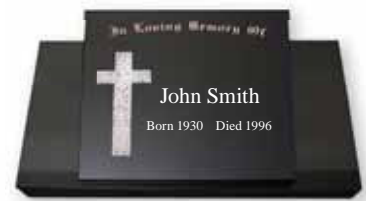

Tilted Plaque