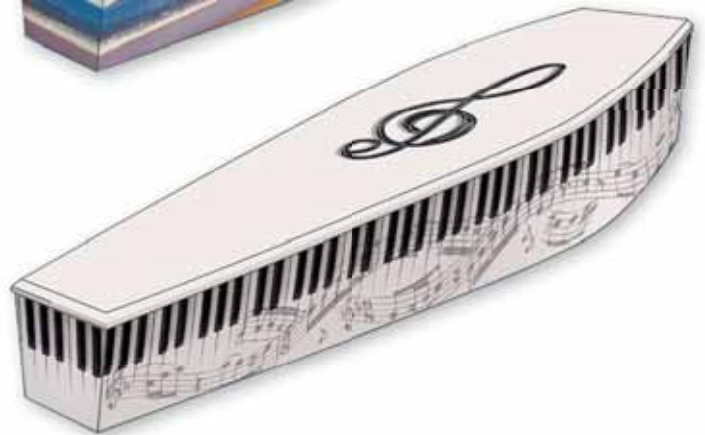

Piano Music

From the personal interest range which includes animals, cars and personal themes. Features clear acrylic handles and patterned satin drapery.