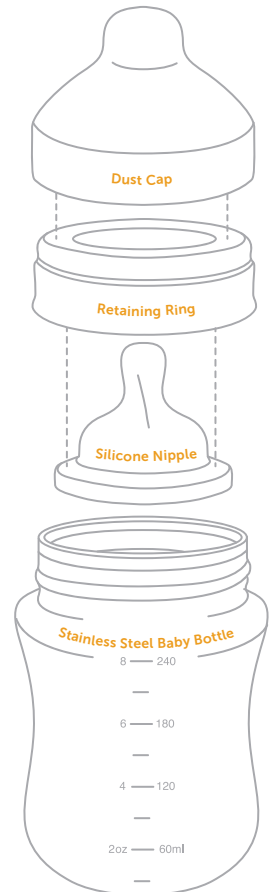

STAINLESSBABYBOTTLE

To order & for more info visit:
KLEANKANTEEN.COM/BABY

9oz & 5oz Baby Bottles / Nipples

Age:
0 - 6+
months

**SLOW
FLOW
5oz**

MSRP
\$18.95

- Capacity: 5 fluid ounces (148 ml)
- Weight: 3.25 ounces (w/cap & nipple)
- Size: 4.2" H x 2.75" W (w/cap and nipple)
- Opening diameter: 2.125" (54 mm)
- High quality, 18/8 food-grade stainless steel
- Reusable & 100% recyclable
- Cap is BPA-free polypropylene (pp#5)

Age:
6+
months

**MEDIUM
FLOW
9oz**

MSRP
\$20.95

- Capacity: 9 fluid ounces (266 ml)
- Weight: 4 ounces (w/cap & nipple)
- Size: 5.5" H x 2.75" W (w/cap and nipple)
- Opening diameter: 2.125" (54 mm)
- High quality, 18/8 food-grade stainless steel
- Reusable & 100% recyclable
- Cap is BPA-free polypropylene (pp#5)

3 Flow Rates

SLOW / MEDIUM / FAST

MSRP
\$6.95

- Slow flow, medium flow, fast flow options
- Available in 2-packs
- Safe, medical-grade silicone
- Double-venting system reduces nipple collapse and colic

INSIDE & OUT MEASURING SYSTEM

Easy to read embossed and laser etched marks showing ounces and milliliters on the inside and outside of the bottle.

Care & use
instructions
included

Printed on 100% recycled content, 60% post-consumer waste, processed chlorine-free paper by greenerprinter.com