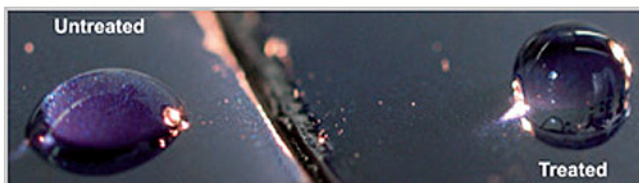

KENIER PROFESSIONAL STEAM CAR WASH

VS

TRADITIONAL CAR WASH

- *Chemical - free*
- *Clean hard-to-reach areas effectively*
- *Natural sterilizing effect*
- *Water- saving*
- *No waste water run-off*
- *No water marks after steaming car*
- *Quick dry on fabric upholstery*
- *Eco-environmentally*