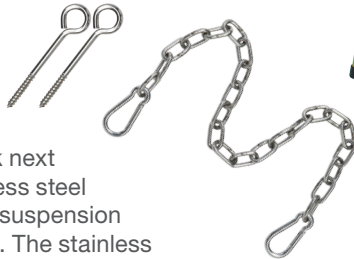

Birthcare, Auckland, New Zealand

Great for babies that are difficult to settle such as those with reflux.

Suspension Options

Chain & Screws

Hanging your hammock from the ceiling saves space and gives great access, you can hang the hammock next to or even over your bed. Our stainless steel coach-eye screws are designed for suspension from a wooden beam or ceiling joist. The stainless steel chain with karabiner at each end is for attaching the hammock to a coach-eye screw, beam or branch and provides height flexibility.

Door Clamp

Designed to clamp onto the framing of most standard doorways. If your house has unsuitable door framing, a Door Bracket that fits directly onto the top of the door is available. It can be used with the door shut or open.

Hammock Stand

Our four legged U-bar option is a safe and stable design. There are no dangerous bars underneath and it cannot be swung or tipped. The primary motion is bouncing up and down on the spring. The stand is ideal if you want the freedom of moving the hammock anywhere both indoors and outdoors. It's easy to assemble and packs down for storage and portability. Made in New Zealand from strong lightweight tubular steel. Available in gold or silver finishes.